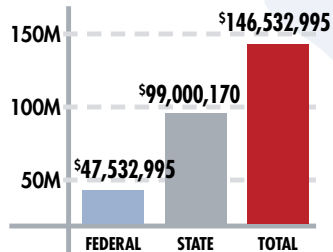

NEW TAXES GENERATED

COST PER JOB
$1,091.00

2018 INDEPENDENT STUDY RESULTS: TEXAS SBDC CLIENTS*