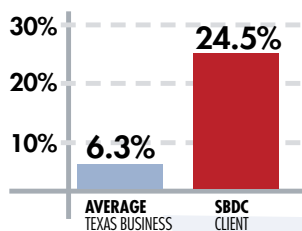

Return on Investment Equals Increased Jobs, Sales, Financing, and Tax Revenues

For every $1.00 invested in Texas SBDCs, a return of $7.32 is generated.

SALES GROWTH