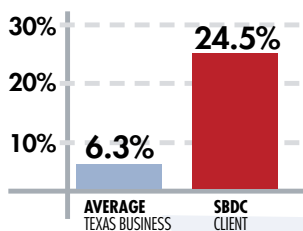

Return on Investment Equals Increased Jobs, Sales, Financing, and Tax Revenues

For every $1.00 invested in Texas SBDCs, a return of $7.32 is generated.

SALES GROWTH