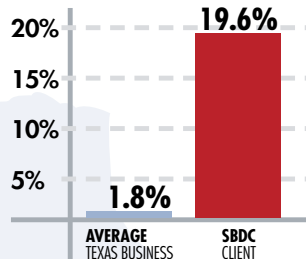

EMPLOYMENT GROWTH