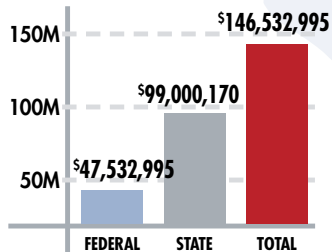

NEW TAXES GENERATED

COST PER JOB
$1,091.00

2018 INDEPENDENT STUDY RESULTS: TEXAS SBDC CLIENTS*