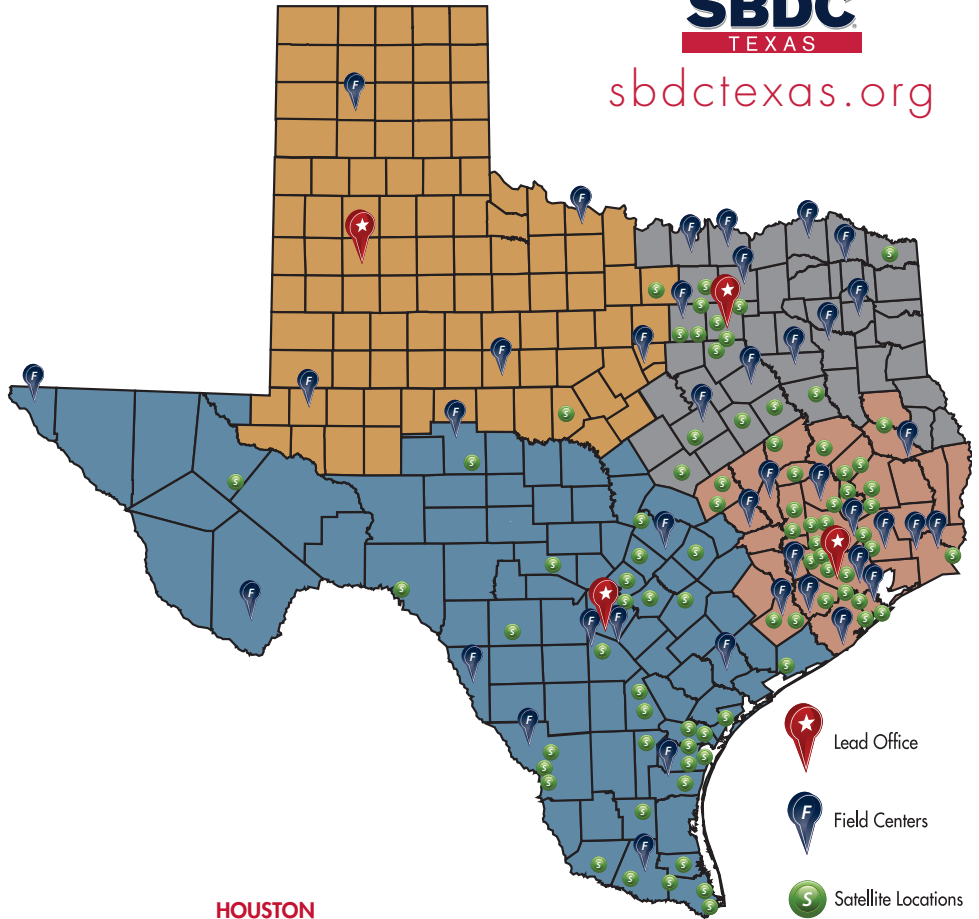

NETWORK LEAD OFFICES

sbdctexas.org

UNIVERSITY OF TEXAS AT SAN ANTONIO
SOUTH-WEST TEXAS BORDER
210.458.2450
www.txsbdc.org

UNIVERSITY OF HOUSTON
TEXAS GULF COAST
713.752.8444
www.sbdcnetwork.uh.edu

TEXAS TECH UNIVERSITY
NORTHWEST TEXAS
806.745.3973
www.nwtsbdc.org

DALLAS COUNTY COMMUNITY COLLEGE DISTRICT
NORTH TEXAS
214.860.5831
www.ntsbdc.org

- Lead Office
- Field Centers
- Satellite Locations

FIELD CENTERS

ABILENE
Texas Tech University SBDC @ Abilene
325.670.0300

ALPINE
Sul Ross State University Minority & SBDC
432.837.8694

AMARILLO
West Texas A&M University SBDC
806.372.5151

ATHENS
Trinity Valley SBDC
903.675.7403

AUSTIN
Texas State SBDC
512.610.0996

BAY CITY
Coastal Plains SBDC
979.244.8466

BAYTOWN
Lee College SBDC
281.425.6309

BEAUMONT
Lamar University SBDC
409.880.2367

BRENHAM
Blinn College SBDC
979.830.4137

BROWNWOOD
Tarleton State University SBDC
325.646.7299

BRYAN
Research Valley SBDC
979.260.5222

CORINTH
North Central Texas SBDC
940.498.6470

CORSICANA
Navarro SBDC
903.872.8104

CORPUS CHRISTI
Del Mar College SBDC
361.698.1021

DALLAS
Dallas Metropolitan SBDC
214.860.5865

DEER PARK
San Jacinto College SBDC
281.485.5214

DENISON
Grayson SBDC
903.463.8787

EAGLE PASS
SRSU Rio Grande College SBDC
830.758.5023

EDINBURG
UT Rio Grande Valley SBDC
956.665.7535

EL PASO
El Paso Community College SBDC
915.831.7743

FORT WORTH
Tarrant SBDC
817.515.2603

GRANBURY
Tarleton State University SBDC
817.573.7681

HOUSTON
University of Houston Bauer College SBDC
713.752.8400

HUNTSVILLE
Sam Houston State University SBDC
936.294.3737

LAKE JACKSON
Brazosport College SBDC
979.230.3380

LAREDO
Texas A&M International University SBDC
956.326.2827

LEAGUE CITY
Galveston County SBDC
409.933.1414

LUBBOCK
Texas Tech University SBDC @ Lubbock
806.745.1637

LUFKIN
Angelina College SBDC
936.633.5400

MIDLAND/ODESSA
University of Texas Permian Basin SBDC
432.552.2455

MOUNT PLEASANT
Northeast SBDC
903.434.8237

PARIS
Paris SBDC
903.782.0224

PLANO
Collin SBDC
972.985.3770

PORT ARTHUR
Lamar State College SBDC
409.984.6531

PRAIRIE VIEW
Prairie View A&M University SBDC
936.261.9243

ROSENBERG
Fort Bend County SBDC
281.499.9787

SAN ANGELO
Angelo State University SBDC
325.942.2098

SAN ANTONIO
University of Texas at San Antonio SBDC
210.458.2460

THE WOODLANDS
Lone Star College SBDC
832.813.6674

TYLER
Tyler SBDC
903.510.2975

VICTORIA
University of Houston-Victoria SBDC
361.485.4485

WACO
McLennan SBDC
254.299.8141

WICHITA FALLS
Midwestern State University SBDC
940.397.4373