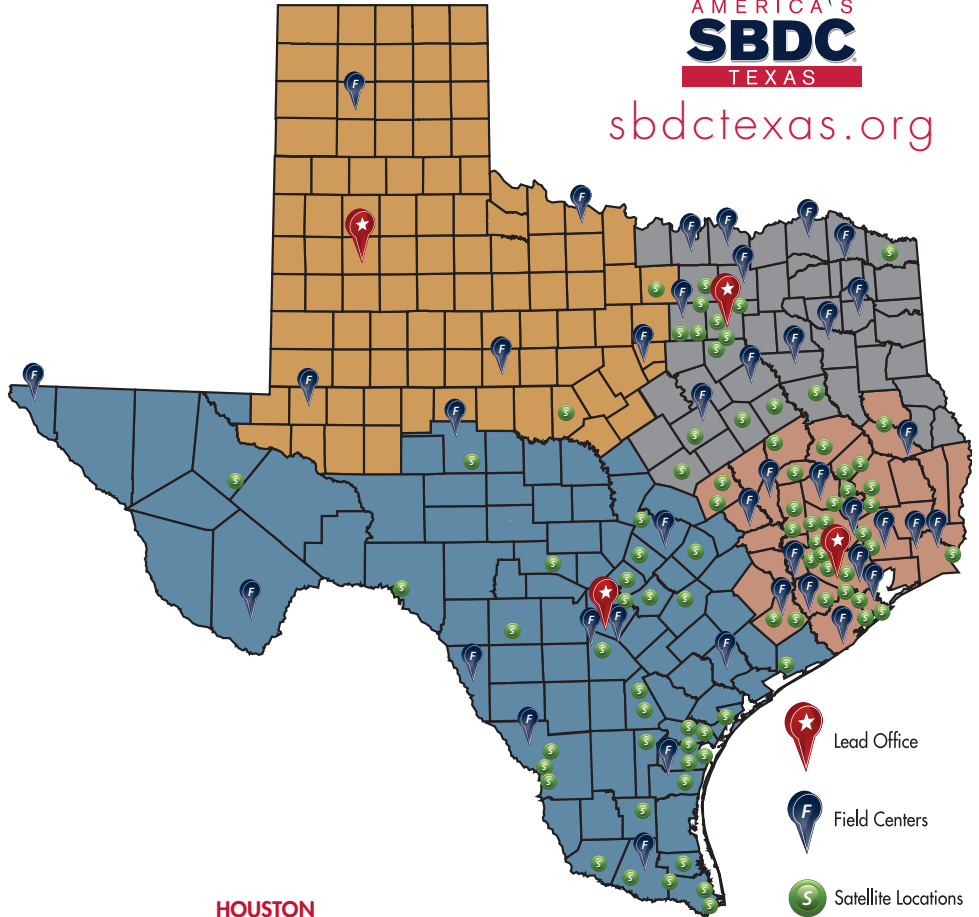

## NETWORK LEAD OFFICES

UNIVERSITY OF TEXAS AT SAN ANTONIO  
**SOUTH-WEST TEXAS BORDER**  
 210.458.2450  
[www.txsbdc.org](http://www.txsbdc.org)

UNIVERSITY OF HOUSTON  
**TEXAS GULF COAST**  
 713.752.8444  
[www.sbdcnetwork.uh.edu](http://www.sbdcnetwork.uh.edu)

[sbdctexas.org](http://sbdctexas.org)

Lead Office

Field Centers

Satellite Locations