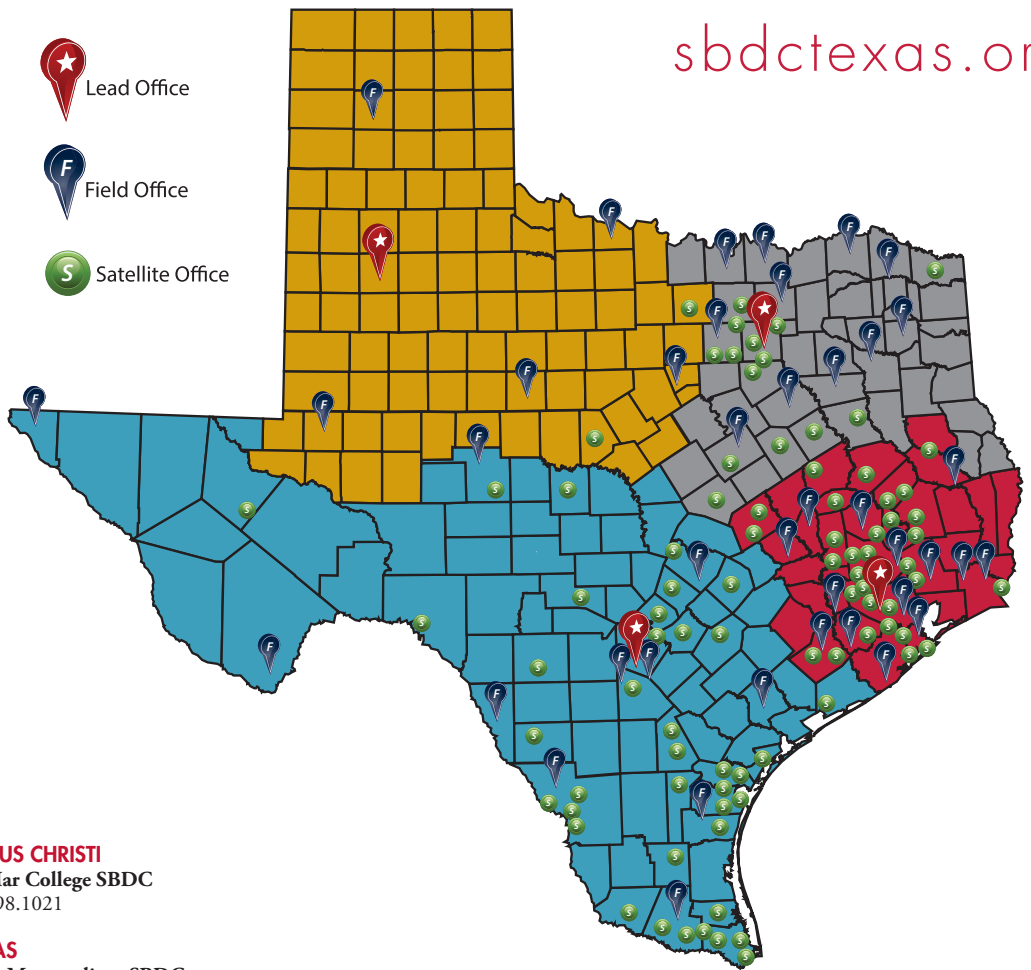

SAN ANTONIO – SOUTH-WEST TEXAS BORDER

210.458.2450
www.txsbdc.org

FIELD CENTERS

ABILENE
Texas Tech University SBDC @ Abilene
325.670.0300

ALPINE
Sul Ross State University Minority & SBDC
432.837.8694

AMARILLO
West Texas A&M University SBDC
806.372.5151

ATHENS
Trinity Valley SBDC
903.675.7403

AUSTIN
Texas State SBDC
512.610.0996

BAY CITY
Coastal Plains SBDC
979.244.8466

BAYTOWN
Lee College SBDC
281.425.6309

BEAUMONT
Lamar University SBDC
409.880.2367

BRENHAM
Blinn College SBDC
979.830.4137

BROWNWOOD
Tarleton State University SBDC
325.646.7299

BRYAN
Research Valley SBDC
979.260.5222

CORSICANA
Navarro SBDC
903.872.8104

CORPUS CHRISTI
Del Mar College SBDC
361.698.1021

DALLAS
Dallas Metropolitan SBDC
214.860.5865

DEER PARK
San Jacinto College SBDC
281.485.5214

DENISON
Grayson SBDC
903.463.8787

EAGLE PASS
SRSU Rio Grande College SBDC
830.758.5023

EDINBURG
UT Rio Grande Valley SBDC
956.665.7535

EL PASO
El Paso Community College SBDC
915.831.7743

FORT WORTH
Tarrant SBDC
817.515.2603

GAINESVILLE
North Central Texas SBDC
940.668.4220

GRANBURY
Tarleton State University SBDC
817.573.7681

HOUSTON
University of Houston Bauer College
SBDC
713.752.8444

HUNTSVILLE
Sam Houston State University SBDC
936.294.3737

LAKE JACKSON
Brazosport College SBDC
979.230.3380

LAREDO
Texas A&M International University SBDC
956.326.2827

LONGVIEW
Kilgore SBDC
903.757.5857

LUBBOCK
Texas Tech University SBDC @ Lubbock
806.745.1637

LUFKIN
Angelina College SBDC
936.633.5400

MISSOURI CITY
Fort Bend County SBDC
281.499.9787

MIDLAND/ODESSA
University of Texas Permian Basin SBDC
432.552.2455

MT. PLEASANT
Northeast SBDC
903.434.8237

PARIS
Paris SBDC
903.782.0224

PLANO
Collin SBDC
972.985.3770

PORT ARTHUR
Lamar State College SBDC
409.984.6531

PRAIRIE VIEW
Prairie View A&M University SBDC
936.261.9243

SAN ANGELO
Angelo State University SBDC
325.942.2098

SAN ANTONIO
University of Texas at San Antonio SBDC
210.458.2460

TEXAS CITY
Galveston County SBDC
409.933.1414

THE WOODLANDS
Lone Star College SBDC
832.813.6674

TYLER
Tyler SBDC
903.510.2975

VICTORIA
University of Houston-Victoria SBDC
361.485.4485

WACO
McLennan SBDC
254.299.8141

WICHITA FALLS
Midwestern State University SBDC
940.397.4373